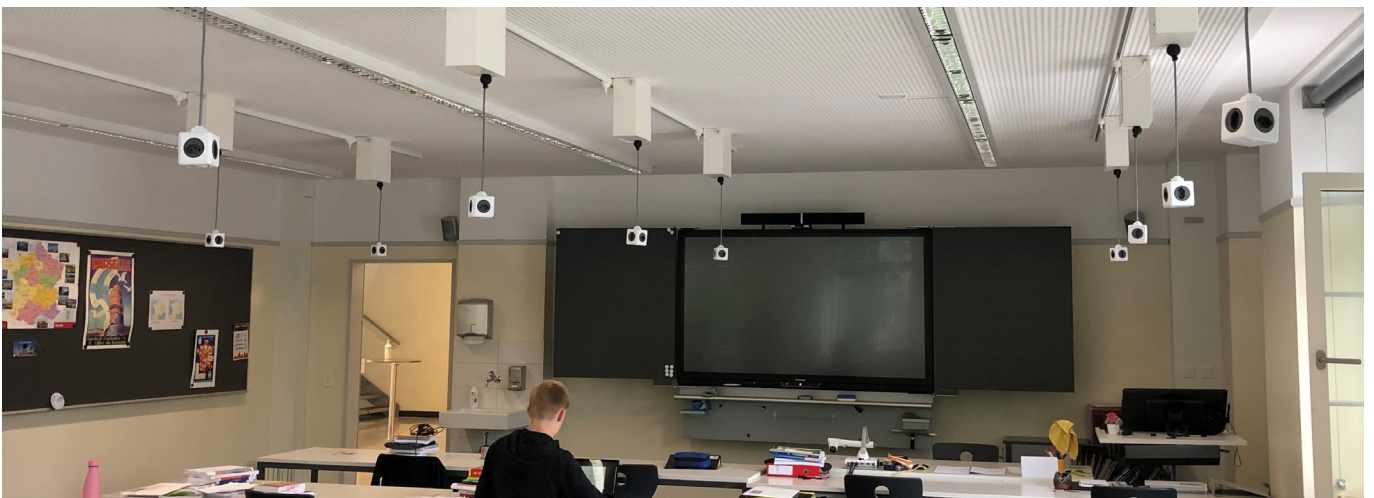

In the classroom, power is provided from the ceiling via spring-driven cable reels

Workstations are equipped with spring-driven cable reels

Customer/installation engineer:	Glarus School/Bernegger Elektro AG
Requirement:	Electricity from the ceiling in all classrooms
Solution:	Spring-driven cable reel in white housing
Article:	210005
Quantity:	10
Areas of application:	fire brigade, civil protection, army, technical assistance organisations or also in industry and in building industry

Starting situation

Technology can also not be ignored in our schools. So we were allowed to equip a whole school with plastic spring-driven cable reels. Every workstation now has access to electricity directly from the ceiling. This means that the students can access the necessary power and plug in their devices directly at the respective workstation. No cable chaos under the desk and movable at any time. No unnecessary trip hazards in the classroom – thanks to spring-driven cable reels from GIFAS.

Customer benefits

- individual fitting options possible; all cable reels with thermal protection
- wide range available
- individual and personal consultation by our sales team
- all individual parts are available as spare parts for maintenance/repairs

V0921